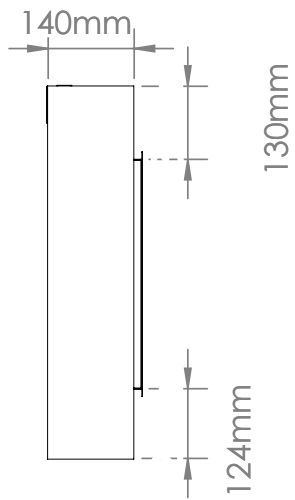

Volts	AC 240V/50Hz
Amps	9 Amps
Watts	2030 Watts
Low Heat	1000 Watts
High Heat	2000 Watts
No Heat	>30 Watts
Lamps	LED 12V
Rotor Motor	AC 240V/50Hz 3.7W
Box Size	1510mm x 270mm x 670mm
Box Weight	46 kg

Part Number	LPS-5614/INT
Series	Landscape Pro Slim