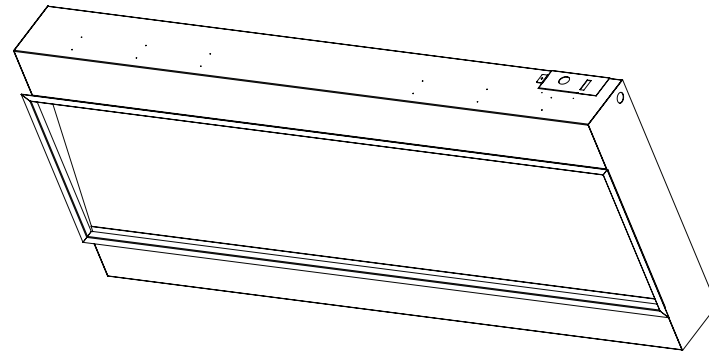

Volts	AC 240V/50Hz
Amps	9 Amps
Watts	2030 Watts
Low Heat	1000 Watts
High Heat	2000 Watts
No Heat	>30 Watts
Lamps	LED 12V
Rotor Motor	AC 240V/50Hz 3.7W
Box Size	1510mm x 270mm x 670mm
Box Weight	46 kg

Part Number	LPS-5614/INT
Series	Landscape Pro Slim