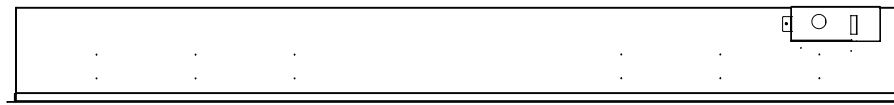

Volts	AC 240V/50Hz
Amps	9 Amps
Watts	2030 Watts
Low Heat	1000 Watts
High Heat	2000 Watts
No Heat	>30 Watts
Lamps	LED 12V
Rotor Motor	AC 240V/50Hz 3.7W
Box Size	1510mm x 270mm x 670mm
Box Weight	46 kg

Part Number	LPS-5614/INT
Series	Landscape Pro Slim