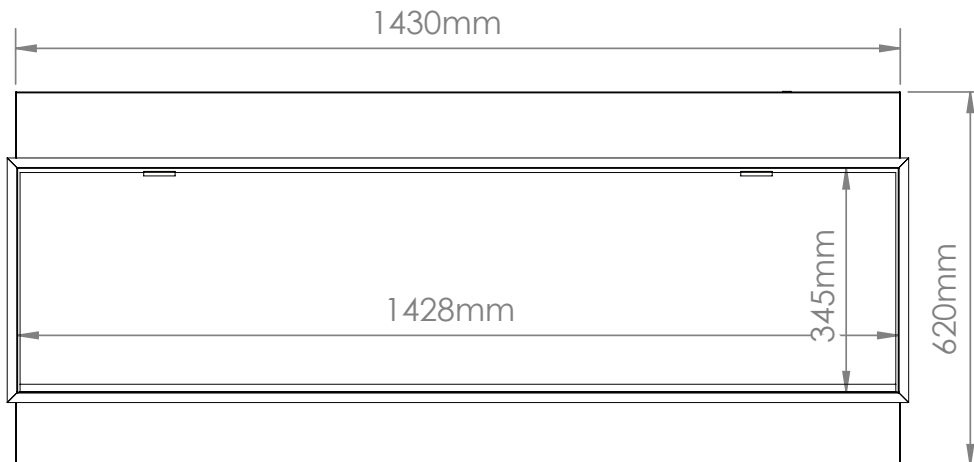

Volts	AC 240V/50Hz
Amps	9 Amps
Watts	2030 Watts
Low Heat	1000 Watts
High Heat	2000 Watts
No Heat	>30 Watts
Lamps	LED 12V
Rotor Motor	AC 240V/50Hz 3.7W
Box Size	1510mm x 270mm x 670mm
Box Weight	46 kg

Part Number	LPS-5614/INT
Series	Landscape Pro Slim