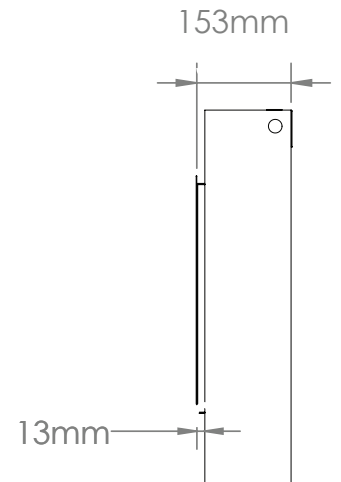

Volts	AC 240V/50Hz
Amps	9 Amps
Watts	2030 Watts
Low Heat	1000 Watts
High Heat	2000 Watts
No Heat	>30 Watts
Lamps	LED 12V
Rotor Motor	AC 240V/50Hz 3.7W
Box Size	1510mm x 270mm x 670mm
Box Weight	46 kg

Part Number	LPS-5614/INT
Series	Landscape Pro Slim