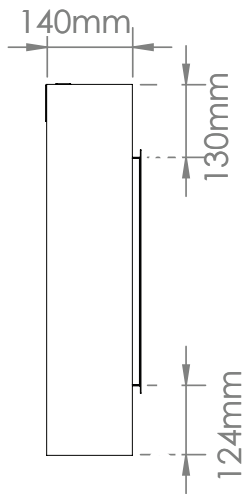

Volts	AC 240V/50Hz
Amps	9 Amps
Watts	2030 Watts
Low Heat	1000 Watts
High Heat	2000 Watts
No Heat	>30 Watts
Lamps	LED 12V
Rotor Motor	AC 240V/50Hz 3.7W
Box Size	1810mm x 270mm x 670mm
Box Weight	55 kg

Part Number	LPS-6814/INT
Series	Landscape Pro Slim