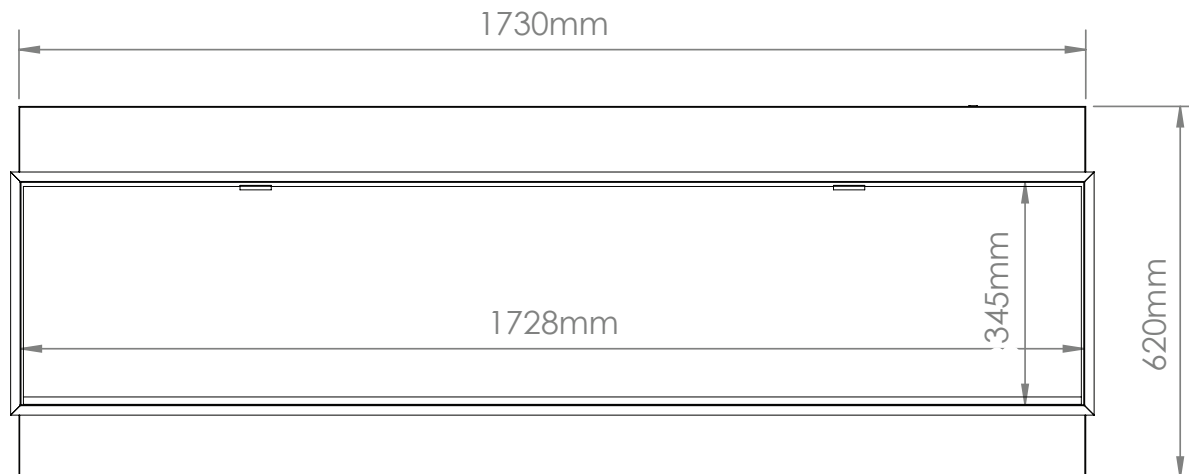

Volts	AC 240V/50Hz
Amps	9 Amps
Watts	2030 Watts
Low Heat	1000 Watts
High Heat	2000 Watts
No Heat	>30 Watts
Lamps	LED 12V
Rotor Motor	AC 240V/50Hz 3.7W
Box Size	1810mm x 270mm x 670mm
Box Weight	55 kg

Part Number	LPS-6814/INT
Series	Landscape Pro Slim