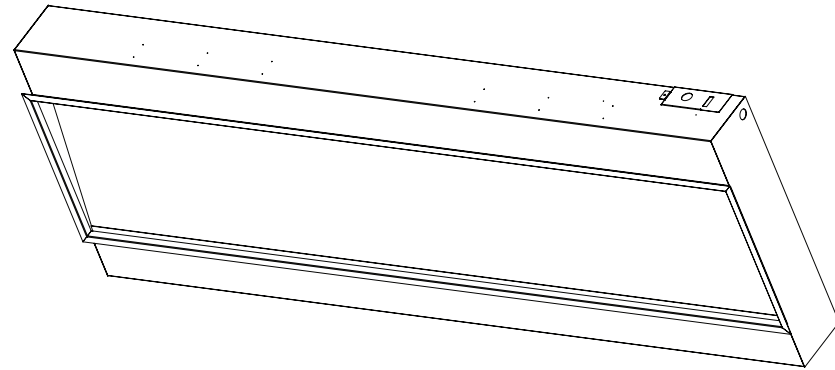

Volts	AC 240V/50Hz
Amps	9 Amps
Watts	2030 Watts
Low Heat	1000 Watts
High Heat	2000 Watts
No Heat	>30 Watts
Lamps	LED 12V
Rotor Motor	AC 240V/50Hz 3.7W
Box Size	1810mm x 270mm x 670mm
Box Weight	55 kg

Part Number	LPS-6814/INT
Series	Landscape Pro Slim