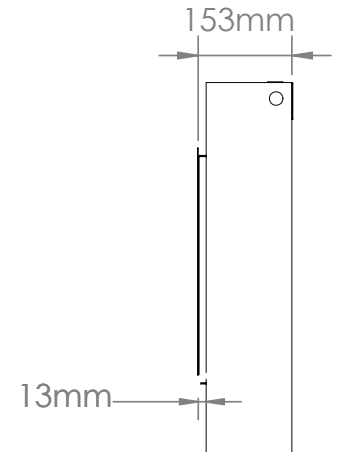

Volts	AC 240V/50Hz
Amps	9 Amps
Watts	2030 Watts
Low Heat	1000 Watts
High Heat	2000 Watts
No Heat	>30 Watts
Lamps	LED 12V
Rotor Motor	AC 240V/50Hz 3.7W
Box Size	1810mm x 270mm x 670mm
Box Weight	55 kg

Part Number	LPS-6814/INT
Series	Landscape Pro Slim